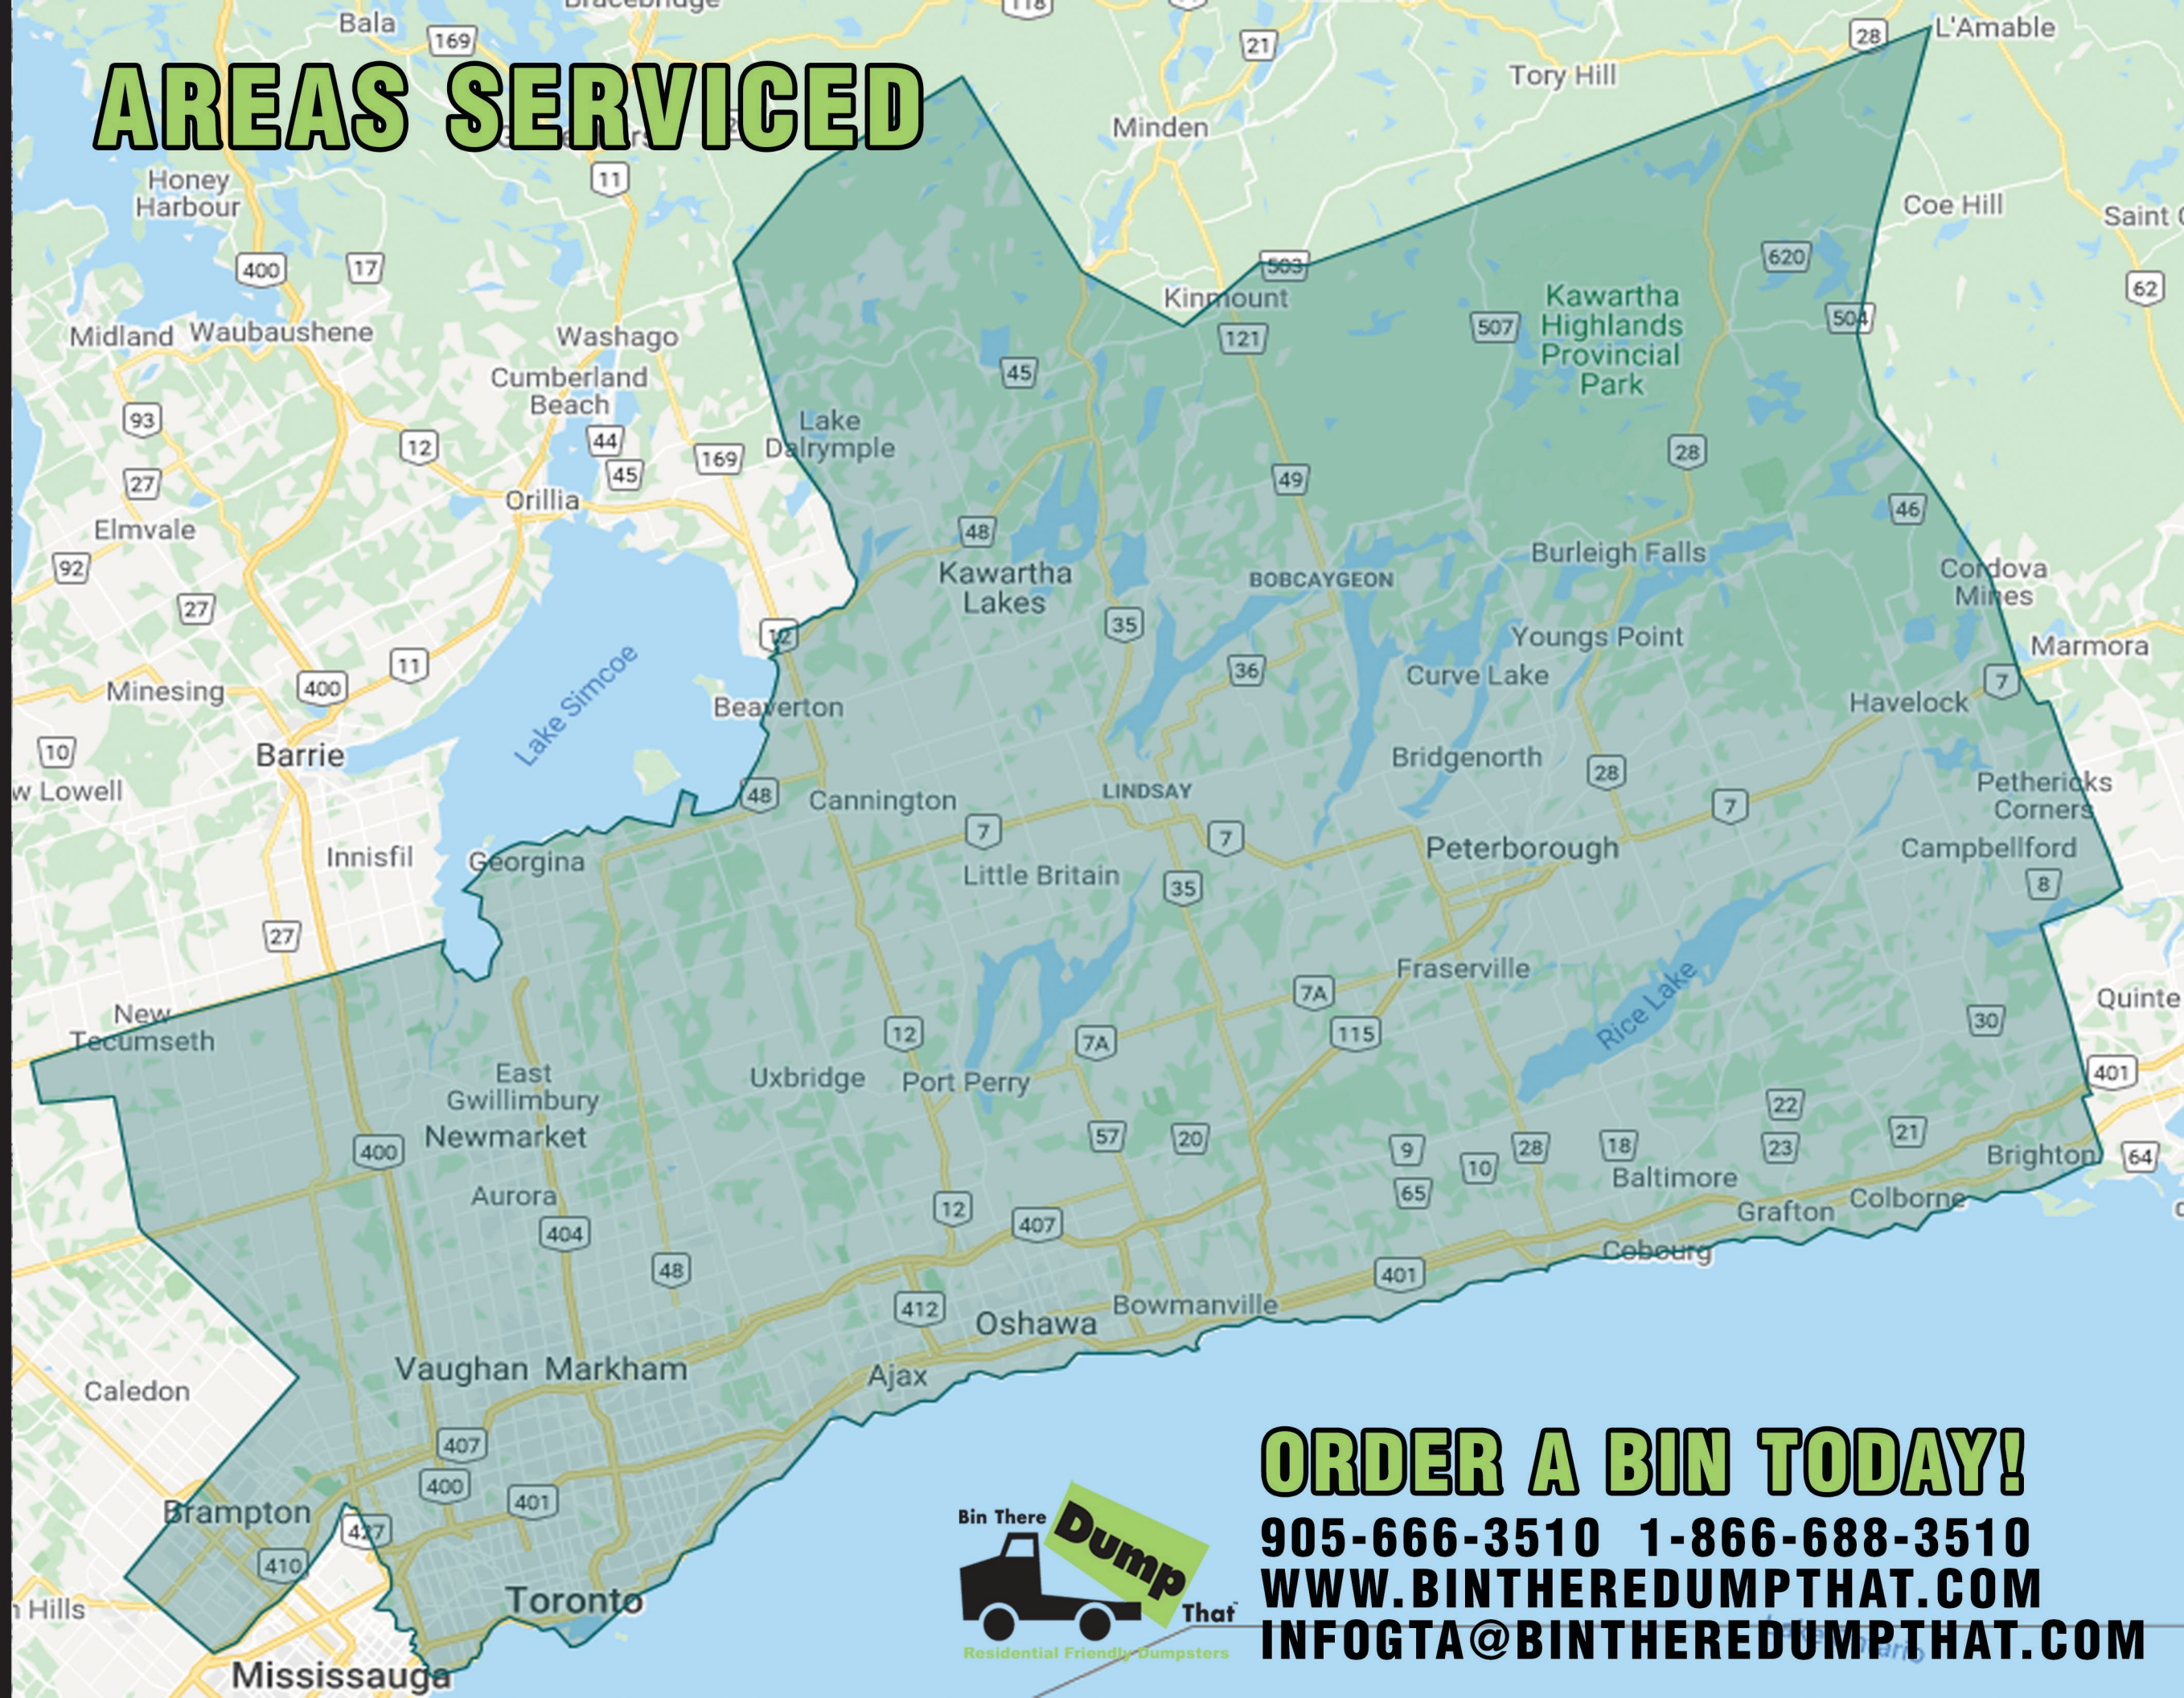

AREAS SERVICED

Toronto (G.T.A)

York Region

Brampton

New Tecumseth

East/West
Gwillimbury

Durham Region

Brock Township

Peterborough/
Lindsay

Kawartha Lakes

Northumberland
County

ORDER A BIN TODAY!

905-666-3510 1-866-688-3510

WWW.BINTHEREDUMPTHAT.COM

INFOGTA@BINTHEREDUMPTHAT.COM